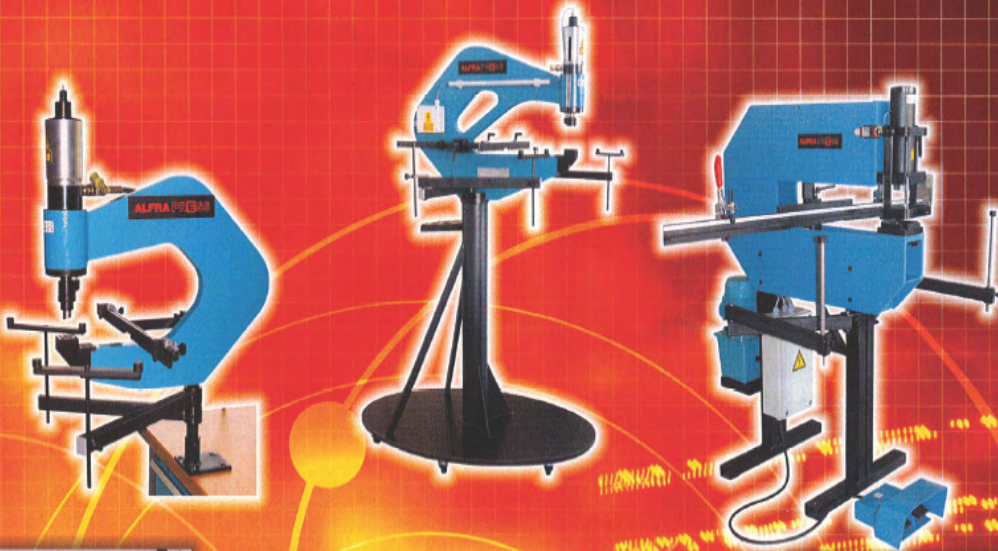

ALFRA-PRESS

PUNCHING WITHOUT PILOT HOLE

... SOLUTIONS FOR HOUSINGS, SWITCH BOXES AND MANY MORE!

Please ask for our detailed offer regarding this stationary punching machine.

Phone 0800 48 2000

SALES • SERVICE • HIRE • CALIBRATION