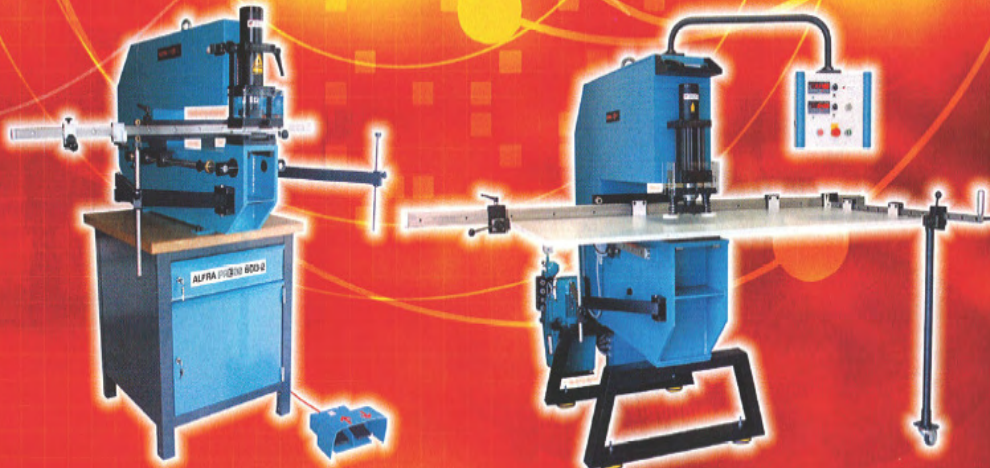

ALFRA-PRESS

PUNCHING WITHOUT PILOT HOLE

... SOLUTIONS FOR HOUSINGS, SWITCH BOXES AND MANY MORE!

Please ask for our detailed offer regarding this stationary punching machine.

Phone 0800 48 2000

SALES • SERVICE • HIRE • CALIBRATION