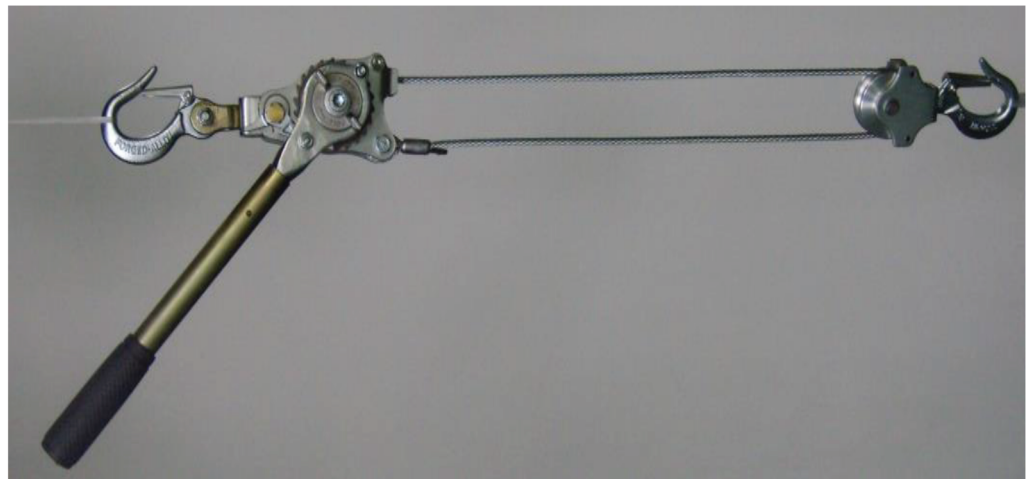

## PC-1500

(Wire Rope Model)

1.5m pull (Double)  
3 m pull (Single)

(Convertible with 3 hooks)

Capacity	WIRE DIA	Min. L	Max. L	LEVER L	Weight
15KN (1.5TON)	5 m/m	460mm	1870mm	430mm	4.1kg

## P-2000

(Wire Rope model)

1.5m pull (Double)

Capacity	WIRE DIA	Min. L	Max. L	LEVER L	Weight
20KN (2 TON)	5 m/m	460mm	1870mm	430mm	4.1kg