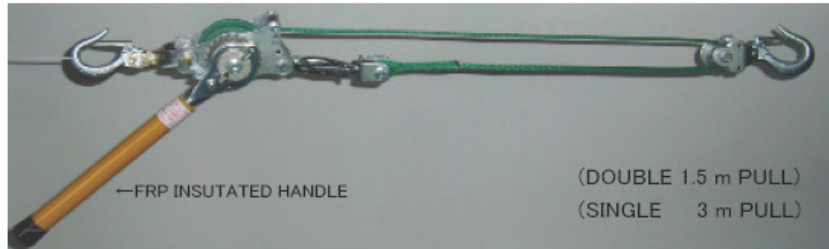

MODEL

NEX-1000

NEX-1500

CONVERTIBLE TYPE WITH 3 HOOKS

MODEL	CAPACITY	STRAP SIZE	MIN. L	LEVER. L	WT.
NEX-1000	10KN (1TON)	2×32mm	480mm	370mm	3.7kg
NEX-1500	15KN (1.5TON)	2×32mm	480mm	460mm	3.9kg

WARNING: DO NOT USE FOR LIFTING LOWERING AND SUPPORTING PERSONS.